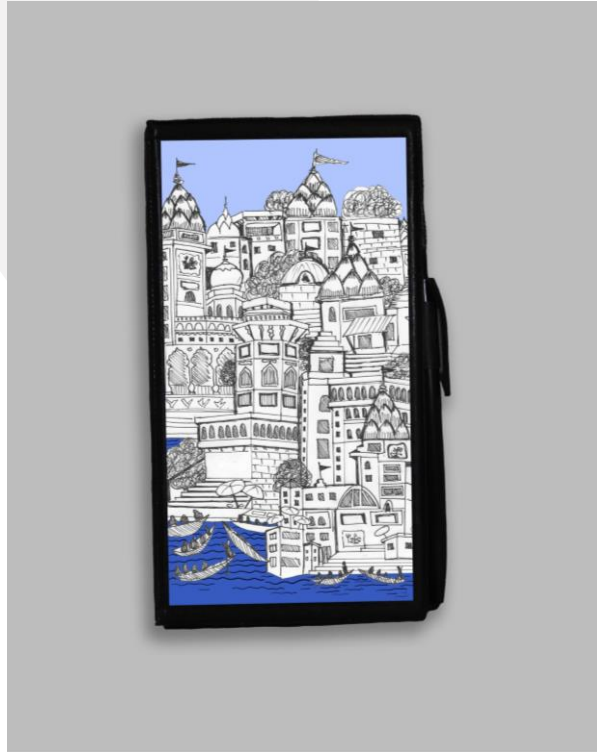

## *Owl Wings*

Our innovative Sticky Note Box, is the ultimate organizational tool for busy professionals, students, and anyone seeking an efficient way to capture and remember important information. This sleek and practical box is designed to hold and dispense calendar, sticky notes, post-it, highlighter, and u-pins ensuring that your reminders, to-do lists, and creative ideas are always within reach.

Stationery Holder  
INR 280/-

*Island*

*Gond*

Stationery Holder  
INR 260/-

*Scratch Art*

*Banaras*

*Tiffany*

Stay organized and stylish with our Deluxe Note-Taking Set, designed to meet all your note-taking needs with elegance and convenience. This set is perfect for professionals, students, and anyone who values efficient and attractive organization.