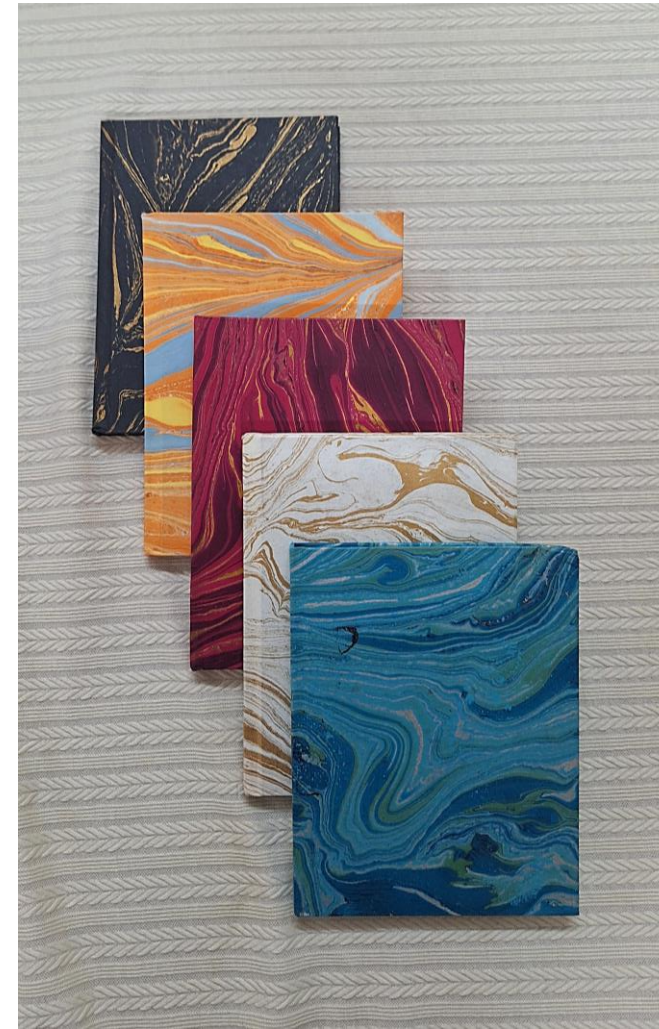

Tote bag  
INR 600/-

**New Arrivals...**

Tote bag  
INR 600/-

**New Arrivals...**

Marble Textured Diary Large

INR 350/-

Size: 7.5" x 5.5"

Assorted Design

**New Arrivals...**

This handmade diary features a beautifully painted marble texture on its cover. Each diary is uniquely crafted, showcasing the elegant marble design. Inside, it offers high-quality paper for all your writing needs. Perfect for journaling or note-taking, this diary combines style with practicality.