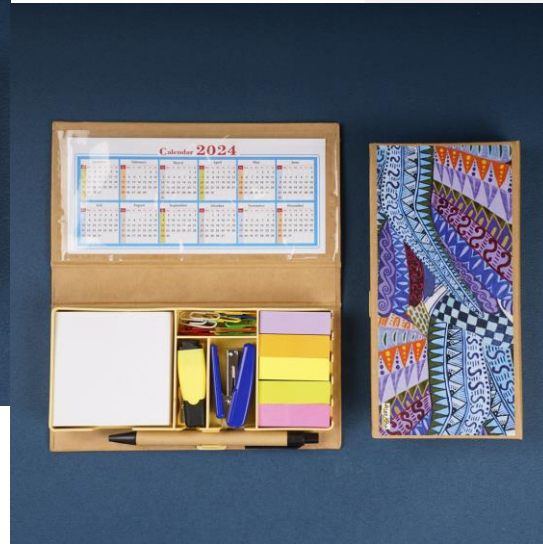

Mobile Stand  
INR 200/-

*Scratch Art*

*Carnation*

Stationery Holder  
INR 280/-

## *Owl Wings*

Our innovative Sticky Note Box, is the ultimate organizational tool for busy professionals, students, and anyone seeking an efficient way to capture and remember important information. This sleek and practical box is designed to hold and dispense calendar, sticky notes, post-it, highlighter, and u-pins ensuring that your reminders, to-do lists, and creative ideas are always within reach.