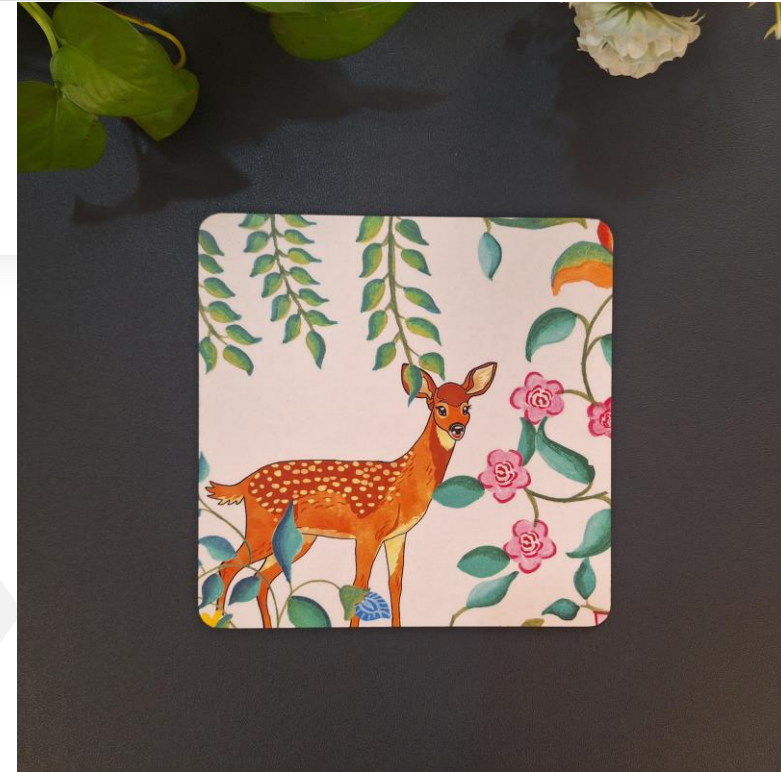

Trivets  
INR 150/-  
Size: 8 x 8 Inches

*Deer White*

*Elephant Blue*

Trivets  
INR 150/-  
Size: 8 x 8 Inches

*Elephant Green*

*Flower Bunch*

Trivets  
INR 150/-  
Size: 8 x 8 Inches

*Deer Black*