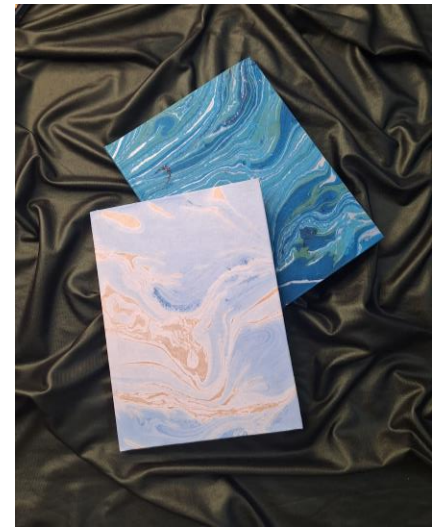

**New Arrivals...**

This handmade diary features a beautifully painted marble texture on its cover. Each diary is uniquely crafted, showcasing the elegant marble design. Inside, it offers high-quality paper for all your writing needs. Perfect for journaling or note-taking, this diary combines style with practicality.

Marble Textured Diary Small

INR 350/-

Size: 5.5" x 4"

Assorted Design

**New Arrivals...**

This handmade diary features a beautifully painted marble texture on its cover. Each diary is uniquely crafted, showcasing the elegant marble design. Inside, it offers high-quality paper for all your writing needs. Perfect for journaling or note-taking, this diary combines style with practicality.

## *Decorated Dessert*

Our coasters will elevate your mood, and the mood of your room, with their beautiful artwork. They'll keep your table blemish-free, and earn you instant praise for your sense of style and aesthetics.