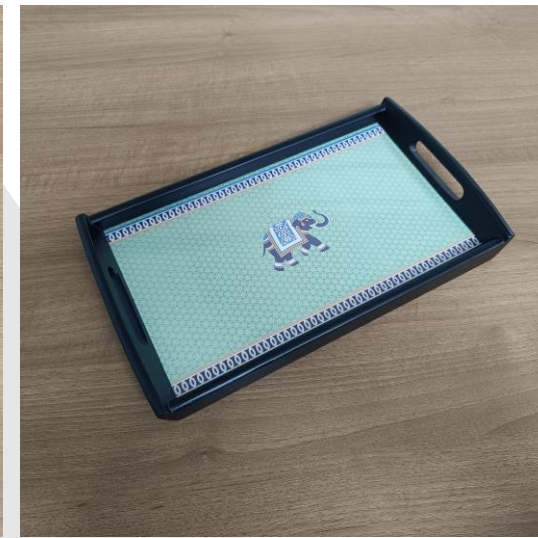

Trays
INR 850/-
Size: W14" , L8"

Elephant Green

Deer Black

New Arrivals...

Elevate your home decor and organization with our exquisite collection of Trays. Designed with a perfect blend of functionality and style, these trays are ideal for various uses around your home or office.