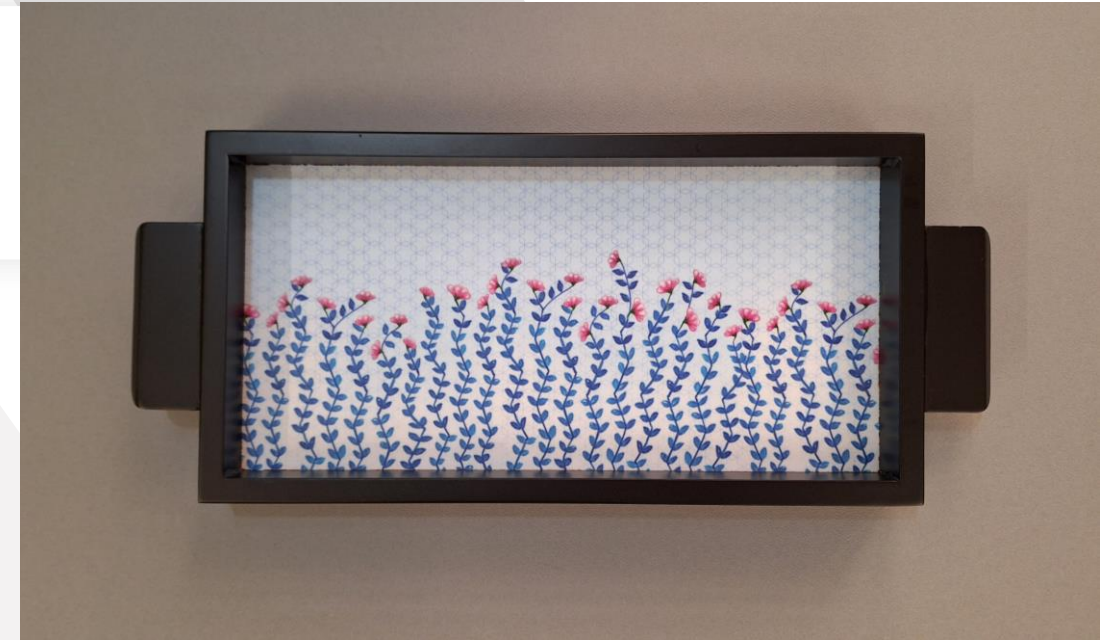

Trivets  
INR 150/-  
Size: 8 x 8 Inches

*Deer White*

*Elephant Blue*

Trivets  
INR 150/-  
Size: 8 x 8 Inches

*Elephant Green*

*Flower Bunch*

Trivets  
INR 150/-  
Size: 8 x 8 Inches

*Deer Black*

*Parrot*

Dark Polished Trays  
INR 400/-  
Size: W14.5" , L6.5"

*Mini Flowers*

*Decorated Dessert*

Our elegant Dark Polished Tray, a sophisticated addition to elevate your home decor. Crafted with precision and finished in a rich, dark polish, this tray seamlessly blends style and functionality. Perfect for serving or displaying your favorite items, its sleek design adds a touch of luxury to any setting. Enhance your living space with the timeless allure of our Dark Polished Tray – where refined aesthetics meet practical elegance.