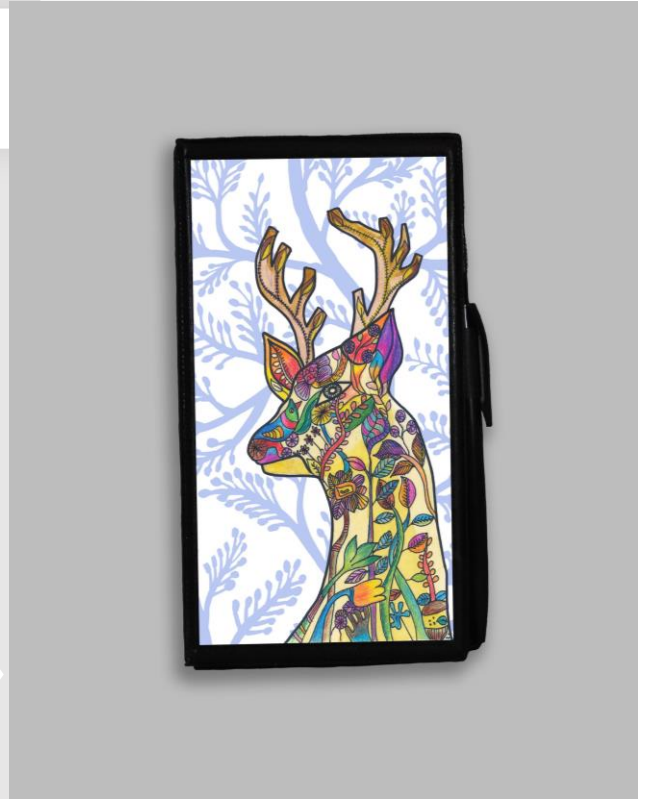

## *Owl Wings*

Our innovative Sticky Note Box, is the ultimate organizational tool for busy professionals, students, and anyone seeking an efficient way to capture and remember important information. This sleek and practical box is designed to hold and dispense calendar, sticky notes, post-it, highlighter, and u-pins ensuring that your reminders, to-do lists, and creative ideas are always within reach.

Stationery Holder  
INR 280/-

*Island*

*Gond*

Stationery Holder  
INR 260/-

*Scratch Art*

*Banaras*

*Tiffany*

Stay organized and stylish with our Deluxe Note-Taking Set, designed to meet all your note-taking needs with elegance and convenience. This set is perfect for professionals, students, and anyone who values efficient and attractive organization.