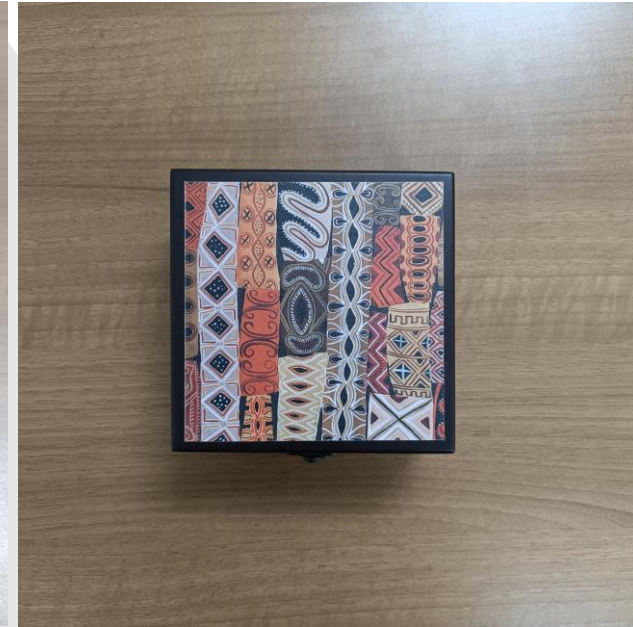

Organize and display your belongings with elegance using our Multifunctional Wooden Box. Designed with versatility and style in mind, this wooden box features four sections, making it perfect for storing a variety of items such as watches, tea bags, neckties, Dry fruits and more.

Wooden Box  
INR 850/-  
Size: 8" x 8"

*Floral*

**New Arrivals...**

*African Tribal*

Wooden Box  
INR 450/-  
Size: 5"x 5"

*Australian Aboriginal*

**New Arrivals...**

Organize and display your belongings with elegance using our Multifunctional Wooden Box. Designed with versatility and style in mind, this wooden box features four sections, making it perfect for storing a variety of items such as watches, tea bags, neckties, and more.

*Golden Floral*

Wooden Box  
INR 450/-  
Size: 5"x 5"

*Floral*

**New Arrivals...**

*African Tribal*

Pen Stand – Dark Polished

INR 280/-

Size: H4.75" x L3" x W2.75"