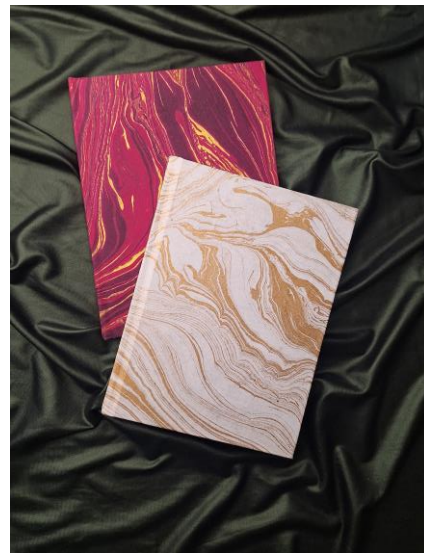

**New Arrivals...**

This handmade diary features a beautifully painted marble texture on its cover. Each diary is uniquely crafted, showcasing the elegant marble design. Inside, it offers high-quality paper for all your writing needs. Perfect for journaling or note-taking, this diary combines style with practicality.

Marble Textured Diary Small

INR 350/-

Size: 5.5" x 4"

Assorted Design

**New Arrivals...**

This handmade diary features a beautifully painted marble texture on its cover. Each diary is uniquely crafted, showcasing the elegant marble design. Inside, it offers high-quality paper for all your writing needs. Perfect for journaling or note-taking, this diary combines style with practicality.