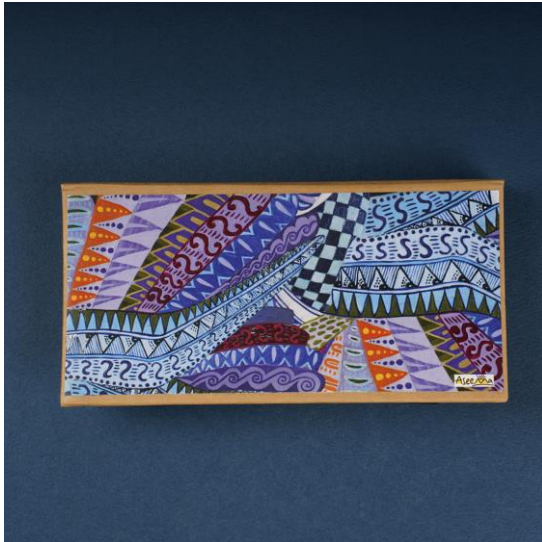

Stationery Holder
INR 280/-

Fish Tank

Owl Wings

Our innovative Sticky Note Box, is the ultimate organizational tool for busy professionals, students, and anyone seeking an efficient way to capture and remember important information. This sleek and practical box is designed to hold and dispense calendar, sticky notes, post-it, highlighter, and u-pins ensuring that your reminders, to-do lists, and creative ideas are always within reach.